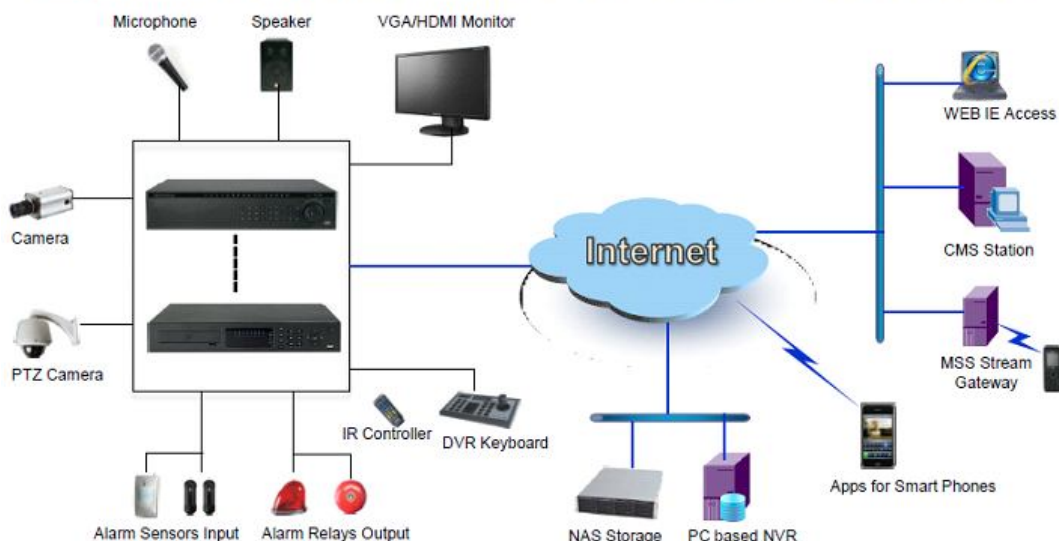

€ 1090,00

DS-2CD8153F-E

Bruto prijs

Key Features

- 1/3" Progressive CMOS
- Maximum Resolution up to 2 mega, 15 fps @ 1600x1200, real time video at Full HD 720P
- H.264/MJPEG

€ 399,00

ExcellVision IP Solutions